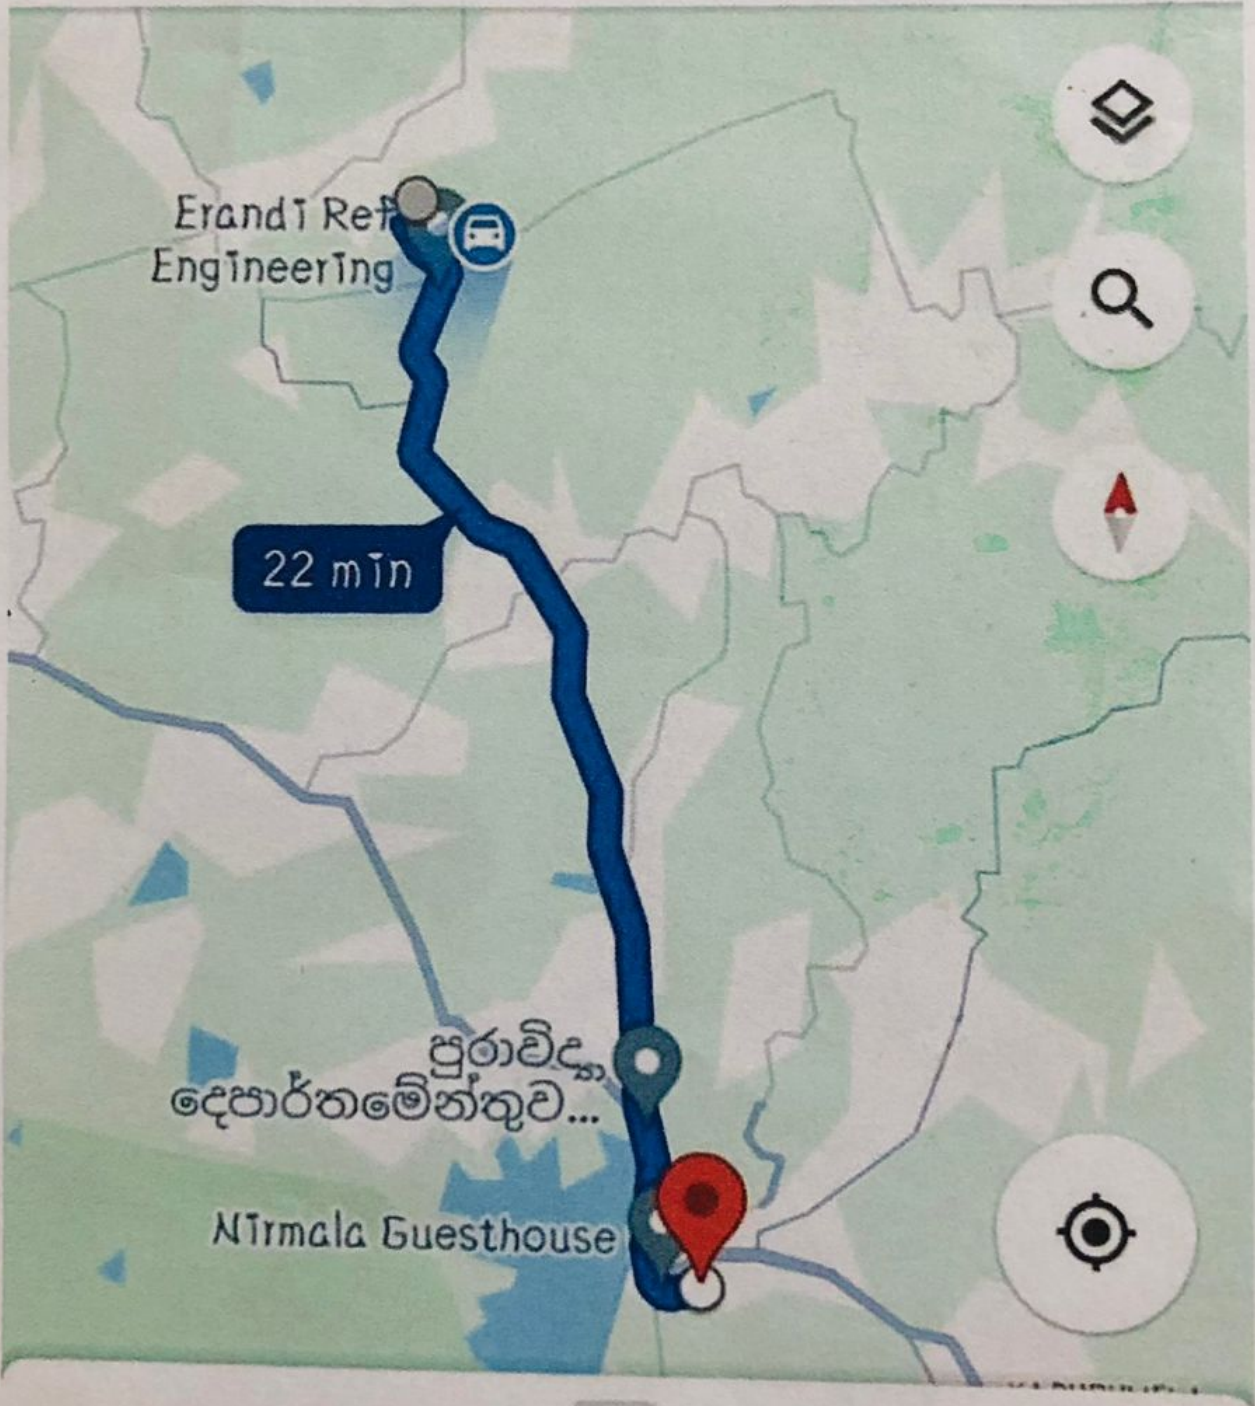

Your location

JMC Polonnaruwa

22 min

20 min

2 hr

3 hr 12

22 min (14 km)