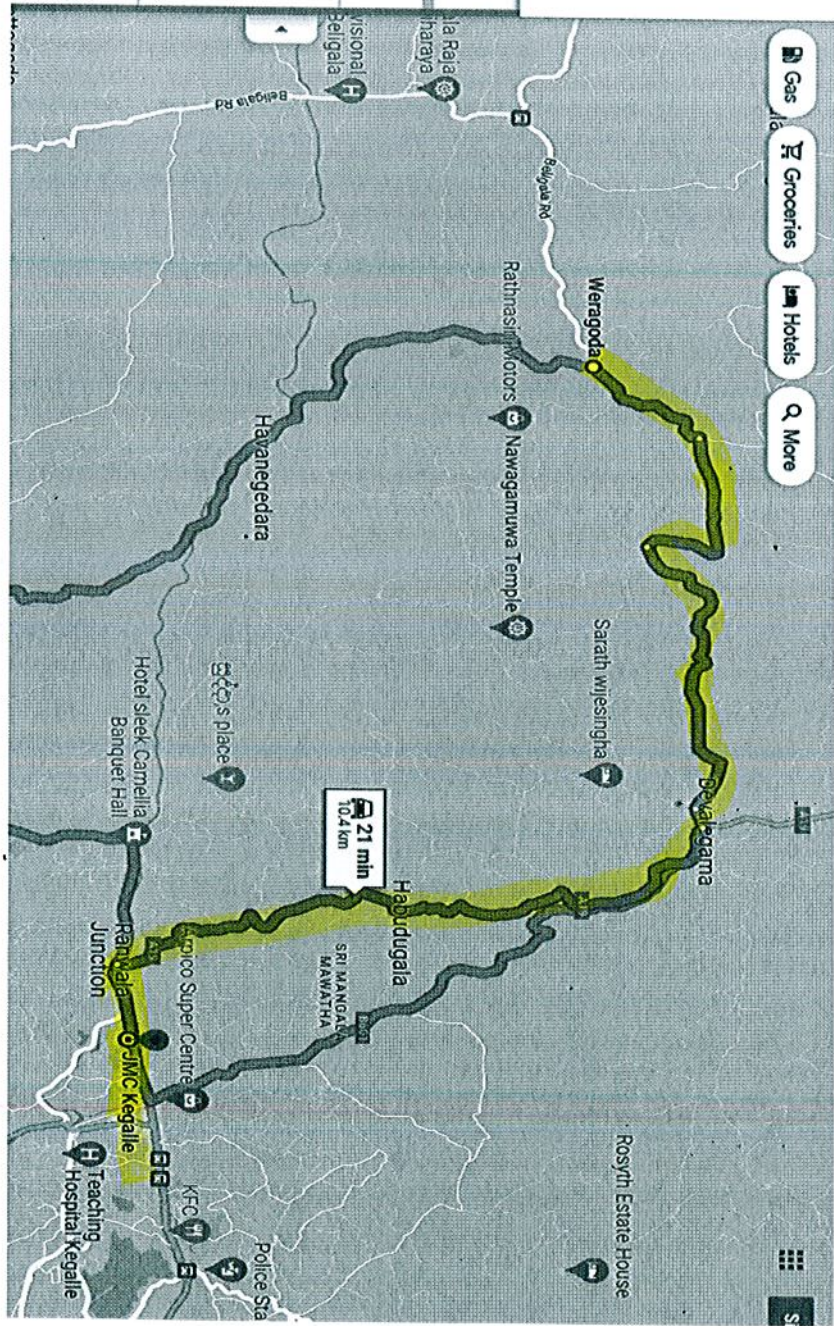

Weragoda, Beligala Rd

JMC Kegalle, 263, Plywood House, Colotr

Add destination

Options

Send directions to your phone

via Polgahawela-Kegalle Hwy/A19 21 min

Best route now due to traffic conditions 10.4 km

Details

Via Kegalle-Siyambalapitiya- Dewalegama Rd/B601 21 min 10.3 km

21 min 10.4 km

JMC Kegalle