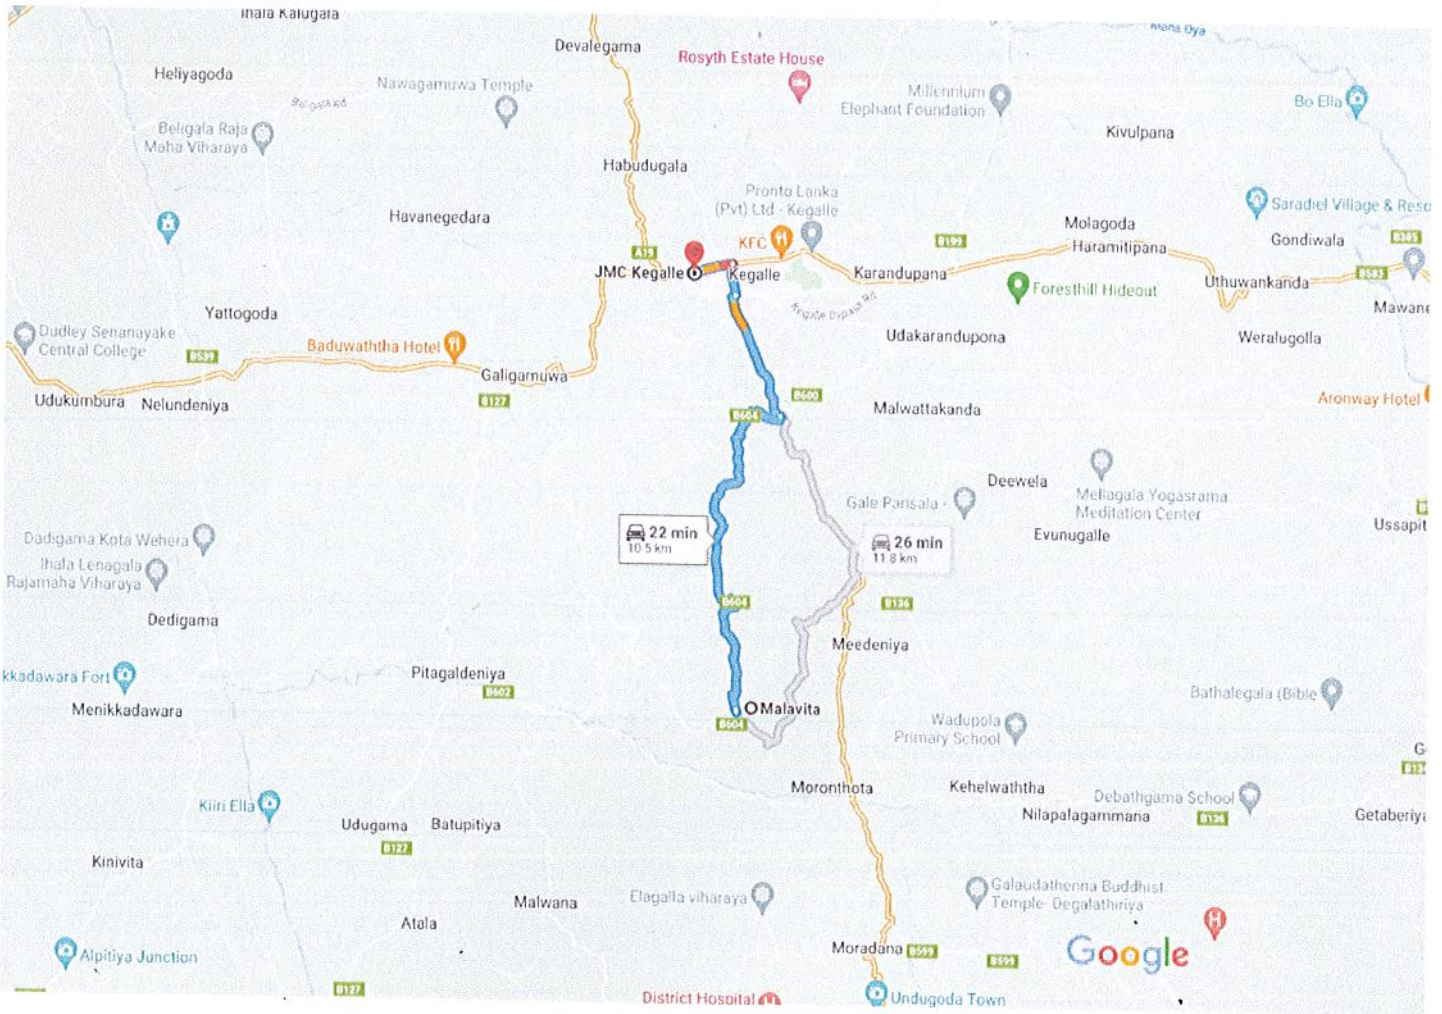

Malavita to JMC Kegalle, 263, Plywood House, Colombo Road, Kegalle 71000

Drive 10.5 km, 22 min

Map data ©2022 2 km

 **via Paragammana-Dikella-Wanduradeniya Rd/B604** 22 min
10.5 km
Fastest route now due to traffic conditions

 **via Kegalle-Bulathkohupitiya-Karawanella Hwy** 26 min
11.8 km

Explore JMC Kegalle

Restaurants Hotels Gas stations Parking Lots More