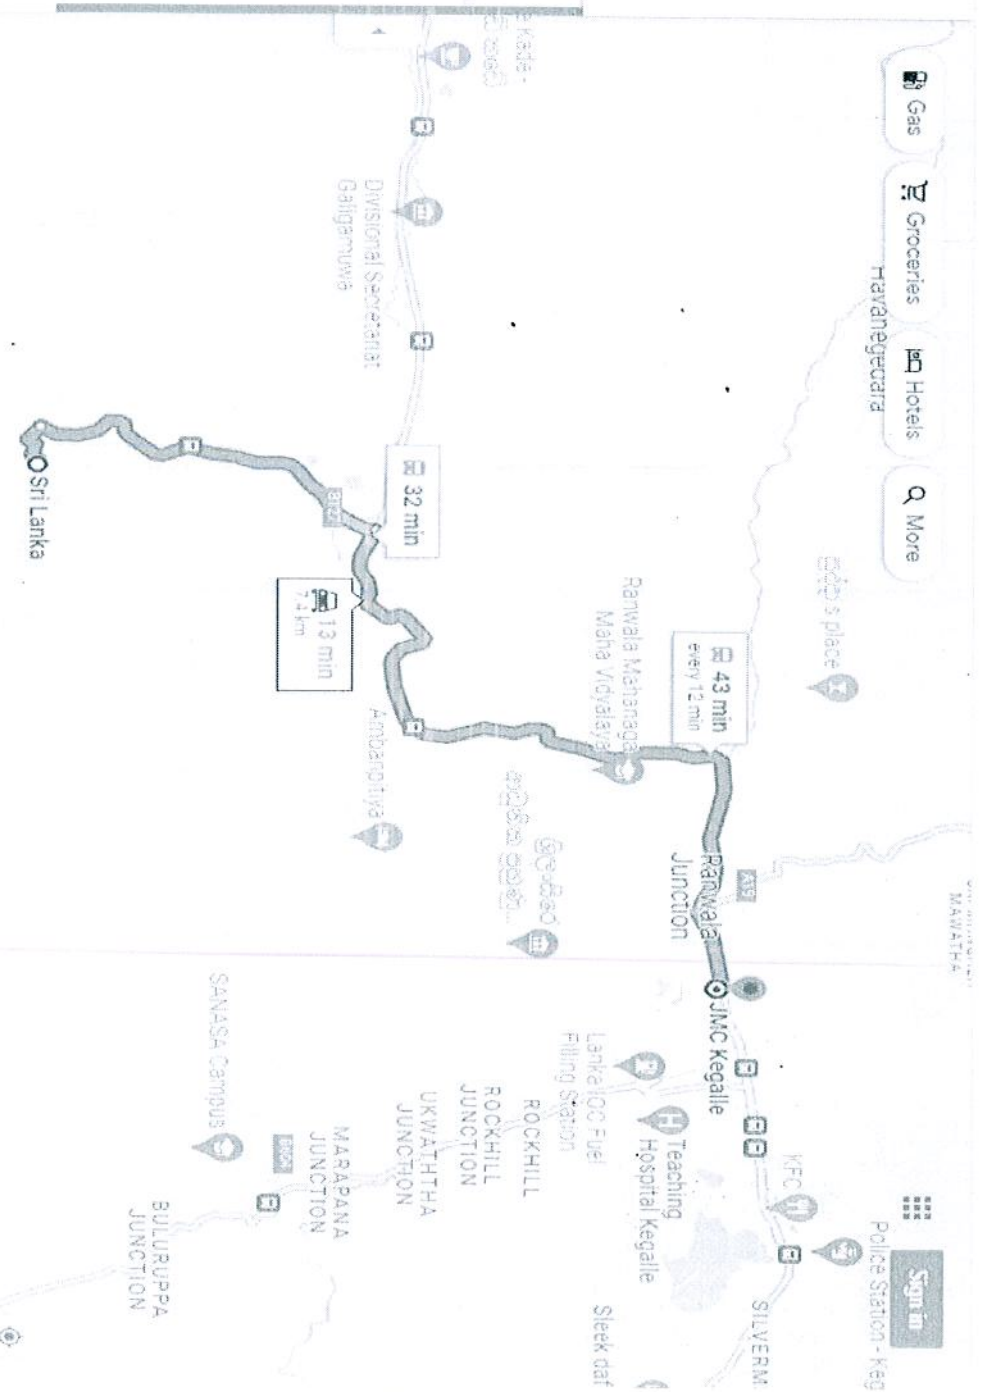

Galigamuwa

JMC Kegalle, 263, Plywood House, Colo

Add destination

Leave now

Send directions to your phone

via Galigamuwa-Ruwanwella Rd and Colombo - Kandy Rd/Kandy Rd/A1 13 min 7.4 km

Fastest route now due to traffic conditions

- 9:47 AM - 10:30 AM 43 min
- 11:17 AM - 11:49 AM 32 min

Gas

Groceries

Hotels

More

Google