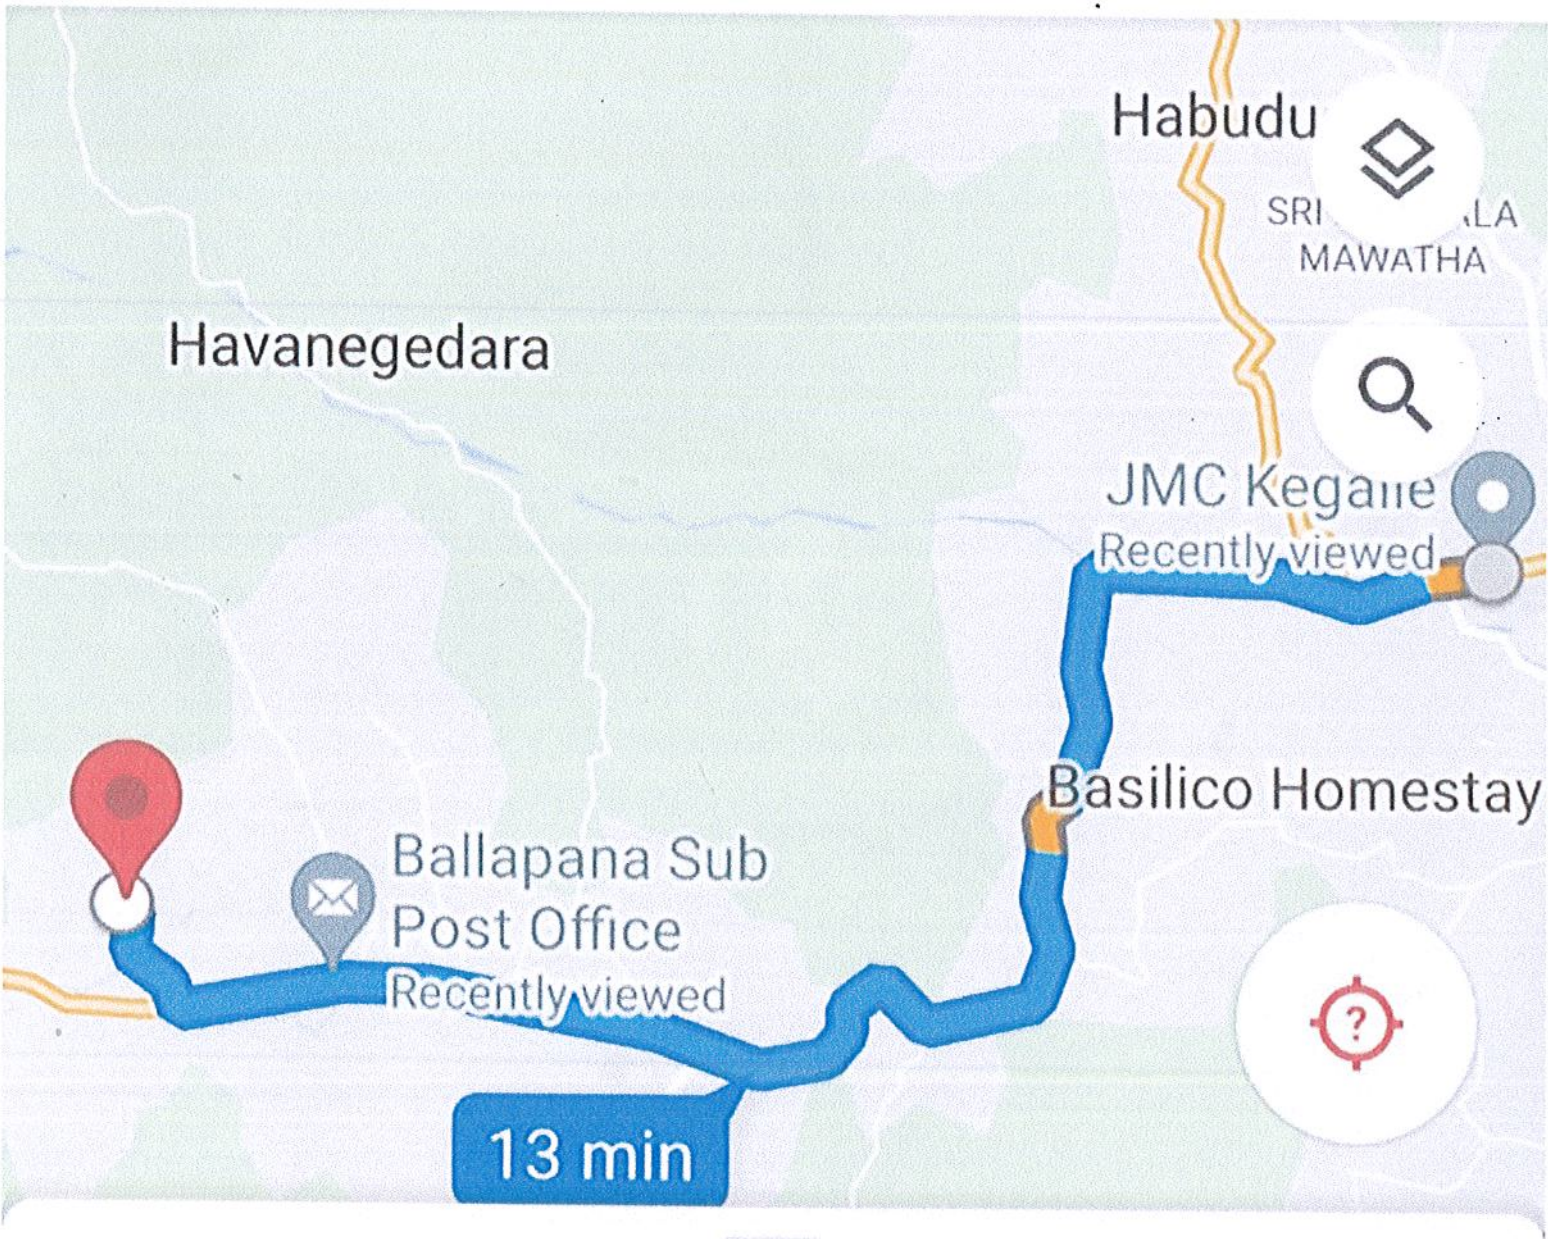

Misty Meadows Villa

14 min

13 min

31 min

1 hr 31

Options

13 min (7.5 km)

Fastest route now due to traffic conditions