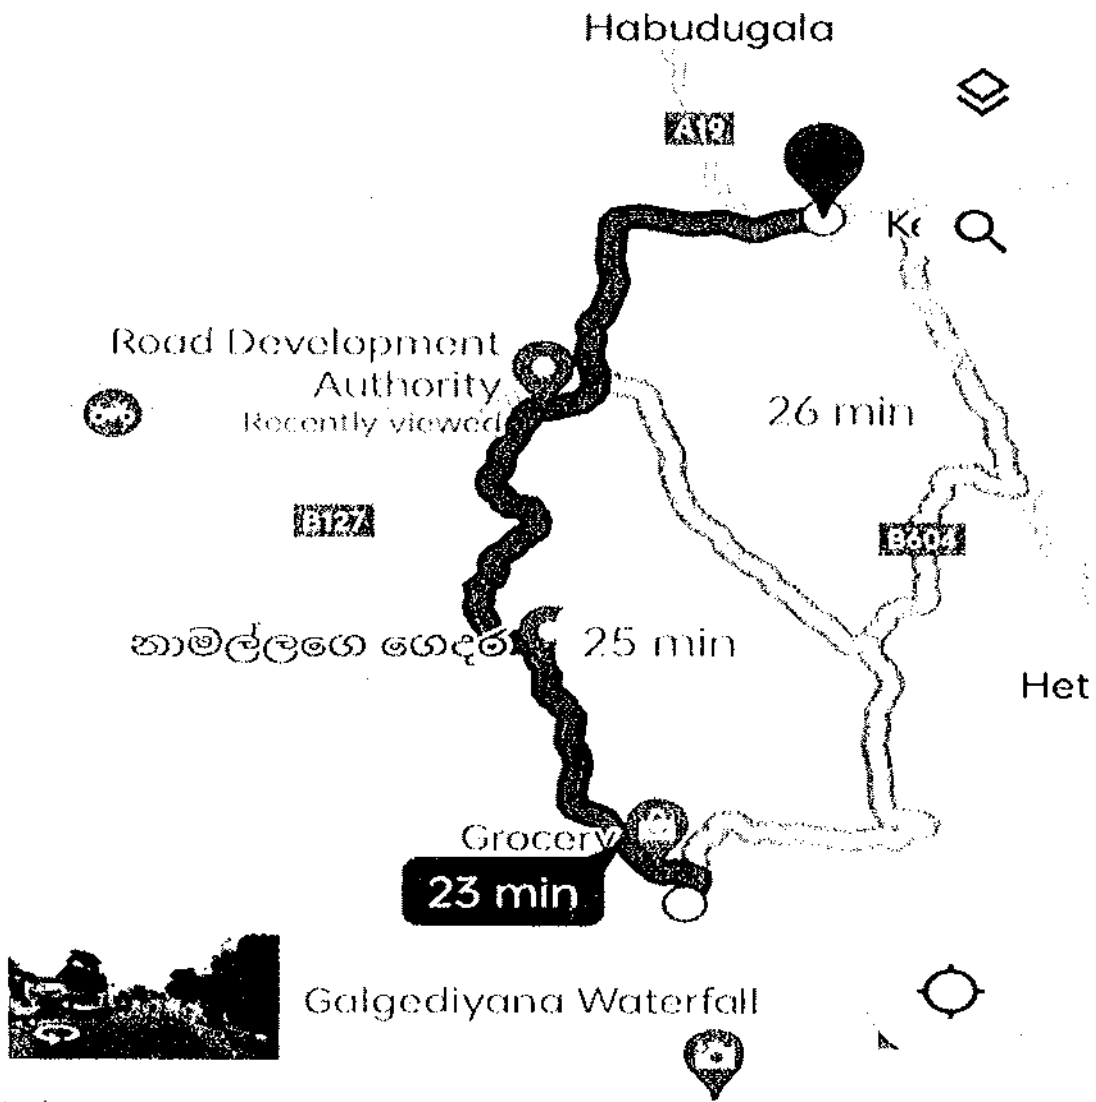

← ○ Atugoda

○ JMC Kegalle

🚗 24 min 🚲 23 min 🚏 — 🚶 2 hr 13

23 min (10 km)

Fastest route now due to traffic conditions

>> Preview

☰ Steps

📌 Pin