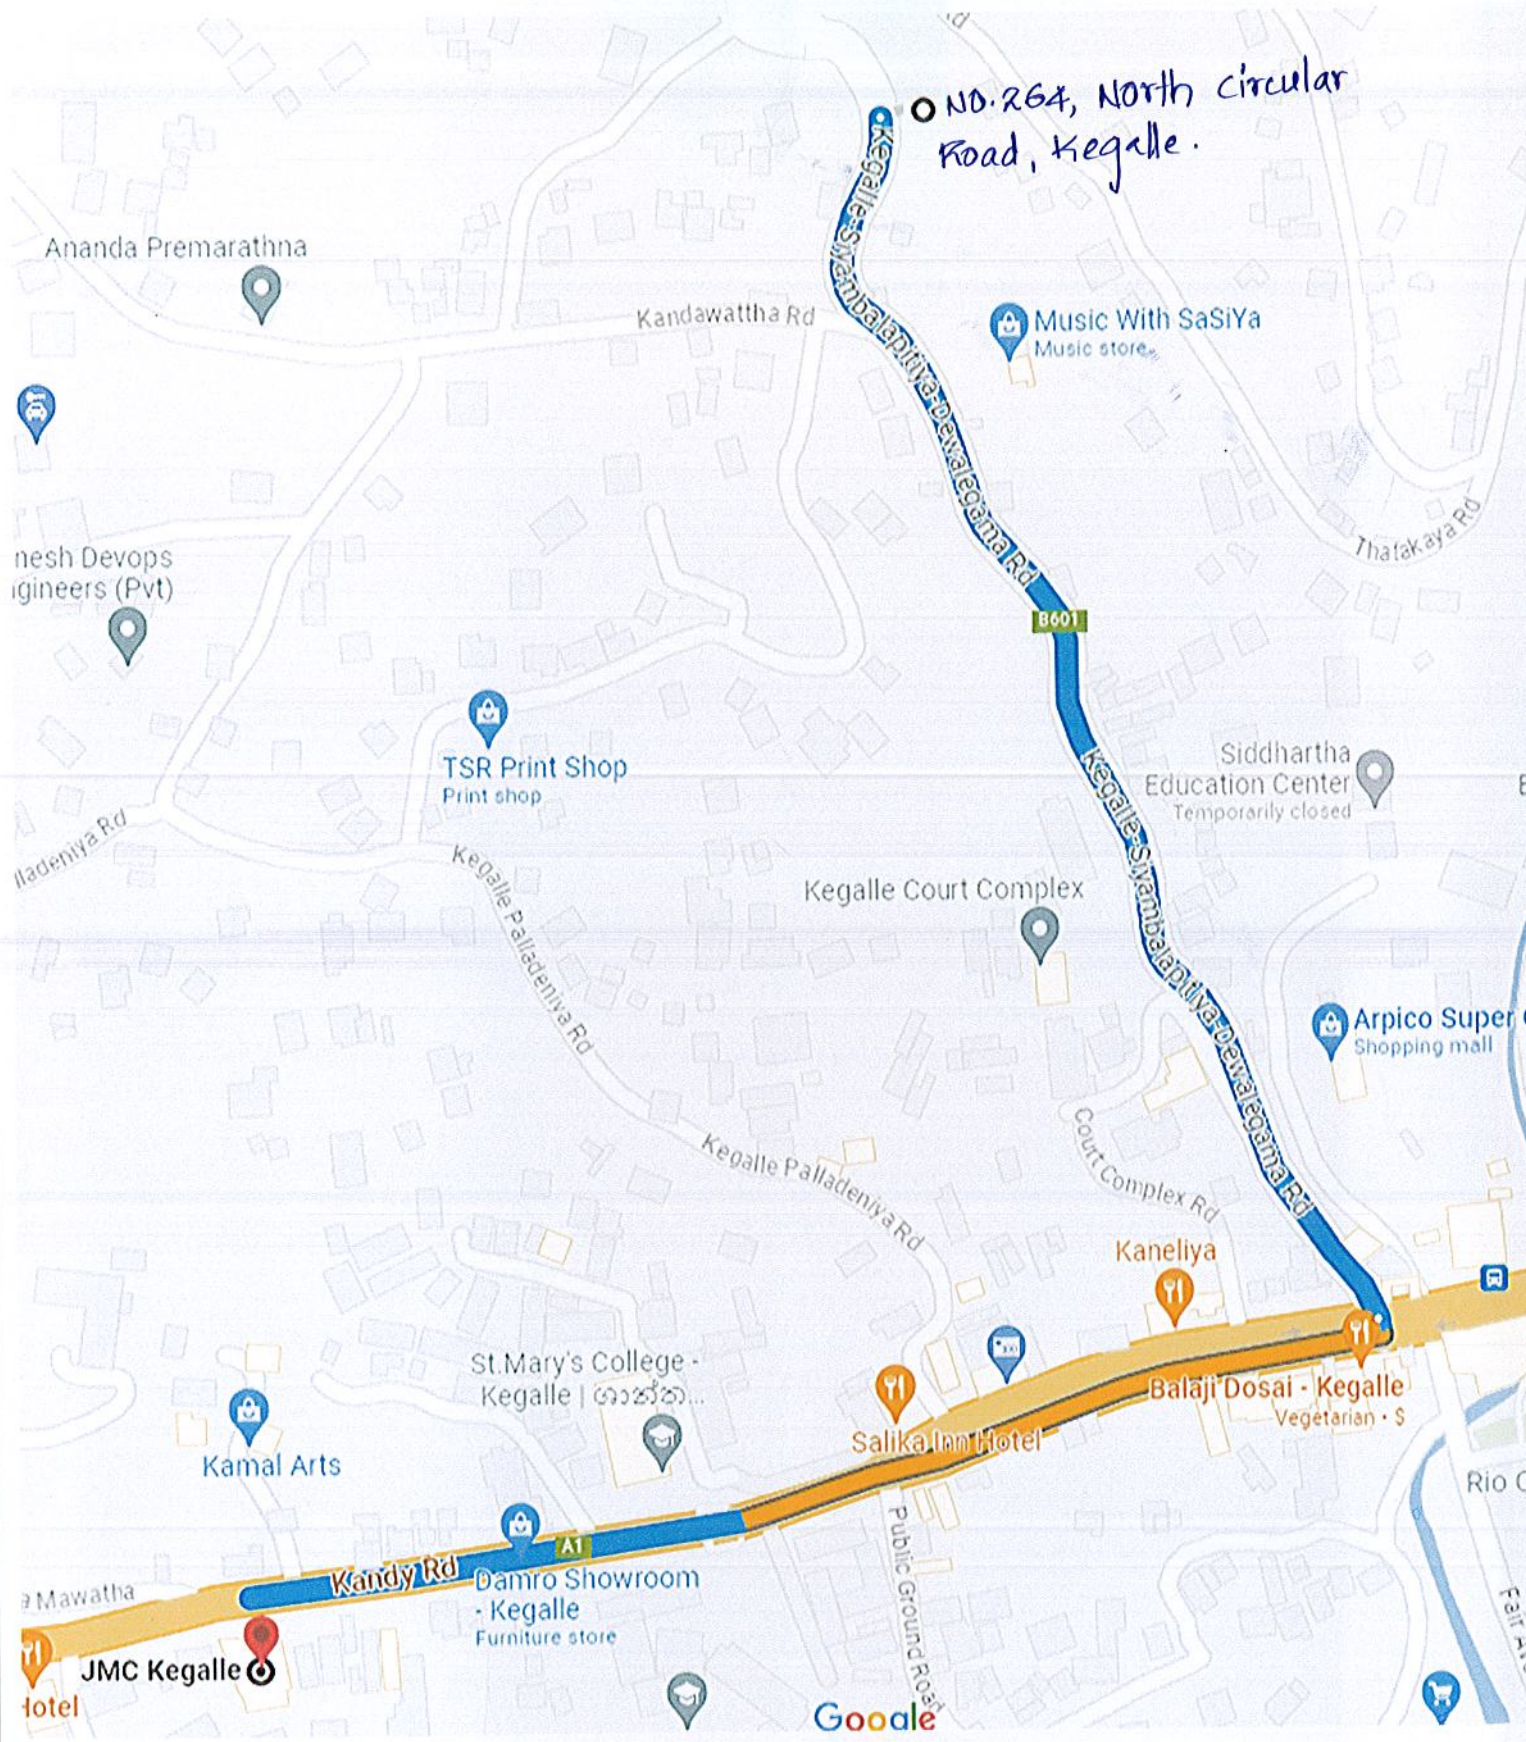

NO. 264, North circular Road, Kegalle.

Ananda Premarathna

Kandawatha Rd

Music With SaSiYa
Music store

Thakakaya Rd

nesh Devops
ngineers (Pvt)

TSR Print Shop
Print shop

Siddhartha
Education Center
Temporarily closed

Iladeniya Rd

Kegalle Palladeniya Rd

Kegalle Court Complex

Arpico Super
Shopping mall

Court Complex Rd

Kegalle Palladeniya Rd

Kaneliya

St. Mary's College -
Kegalle

Rio Co

Fair Ale

Google