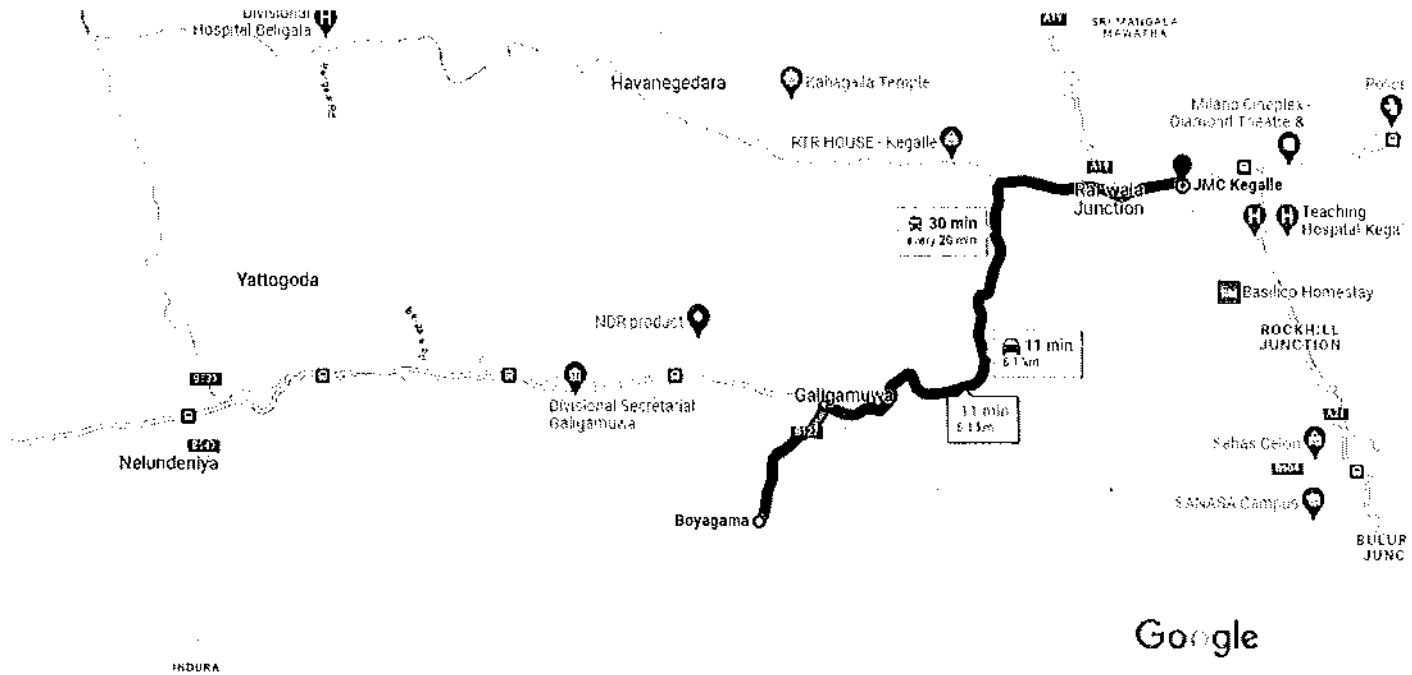

Boyagama to JMC Kegalle

Two-wheeler 6.1 km, 11 min

 via Colombo - Kandy Rd/Kandy Rd/A1 11 min
6.1 km
Fastest route now due to traffic conditions

 via Colombo - Kandy Rd/Kandy Rd/A1 11 min
6.1 km
Fastest route now due to traffic conditions