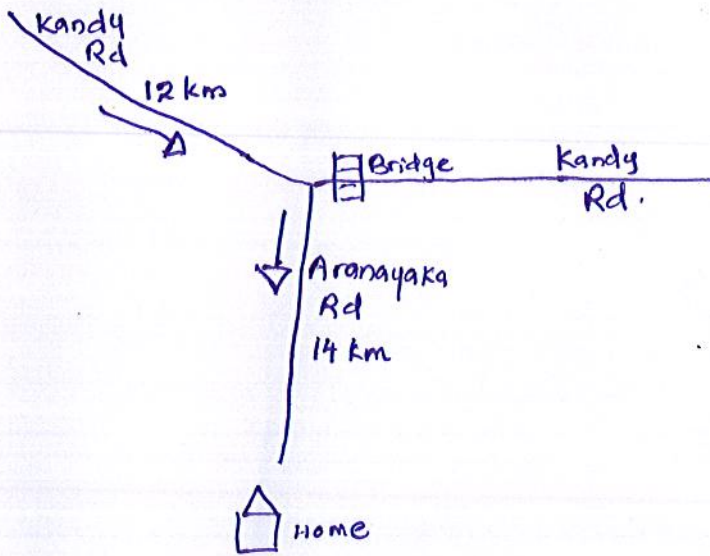

# Map

From JMC come along Kandy Road about 12 km to <sup>Mawanella</sup> Aranayaka &  
from there to ~~to~~ Aranayaka Mawanella Road & 14 km ahead. turn to Horewela  
Road.